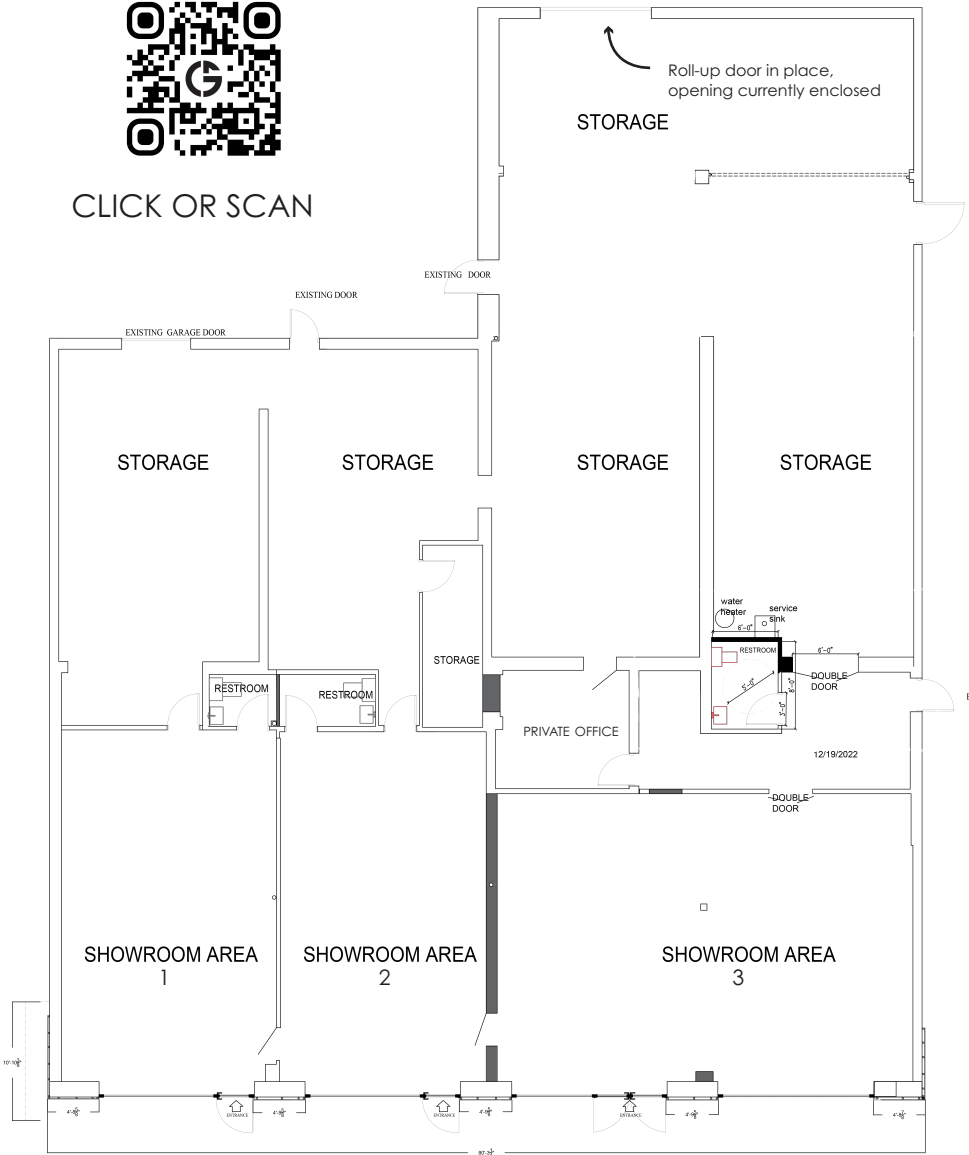

FLOOR PLAN

2874 OLD WASHINGTON ROAD, WALDORF, MD 20601

VIDEO

CLICK OR SCAN

HIGHLIGHTS

- Free-standing Retail/Flex Building
- 6,600 Sq Ft
- 1.04 Acres
- Recently renovated exterior & interior building features attractive showroom with warehouse/storage
- Highly visible, convenient location
- Pylon signage available

VIRTUAL TOUR

CLICK OR SCAN